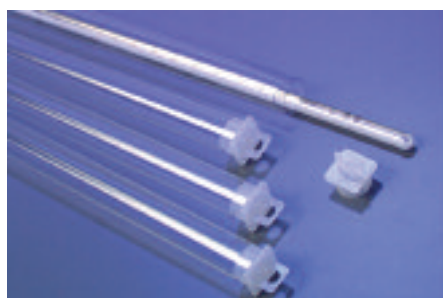

Cases for Thermometers

Clear Plastic

These tubes with cap hold one thermometer.

- Three formats available
- For storage or transport

Length (mm)	Pk	Cat. No.
160	25	620-0811
305	25	620-0812
405	25	620-0813